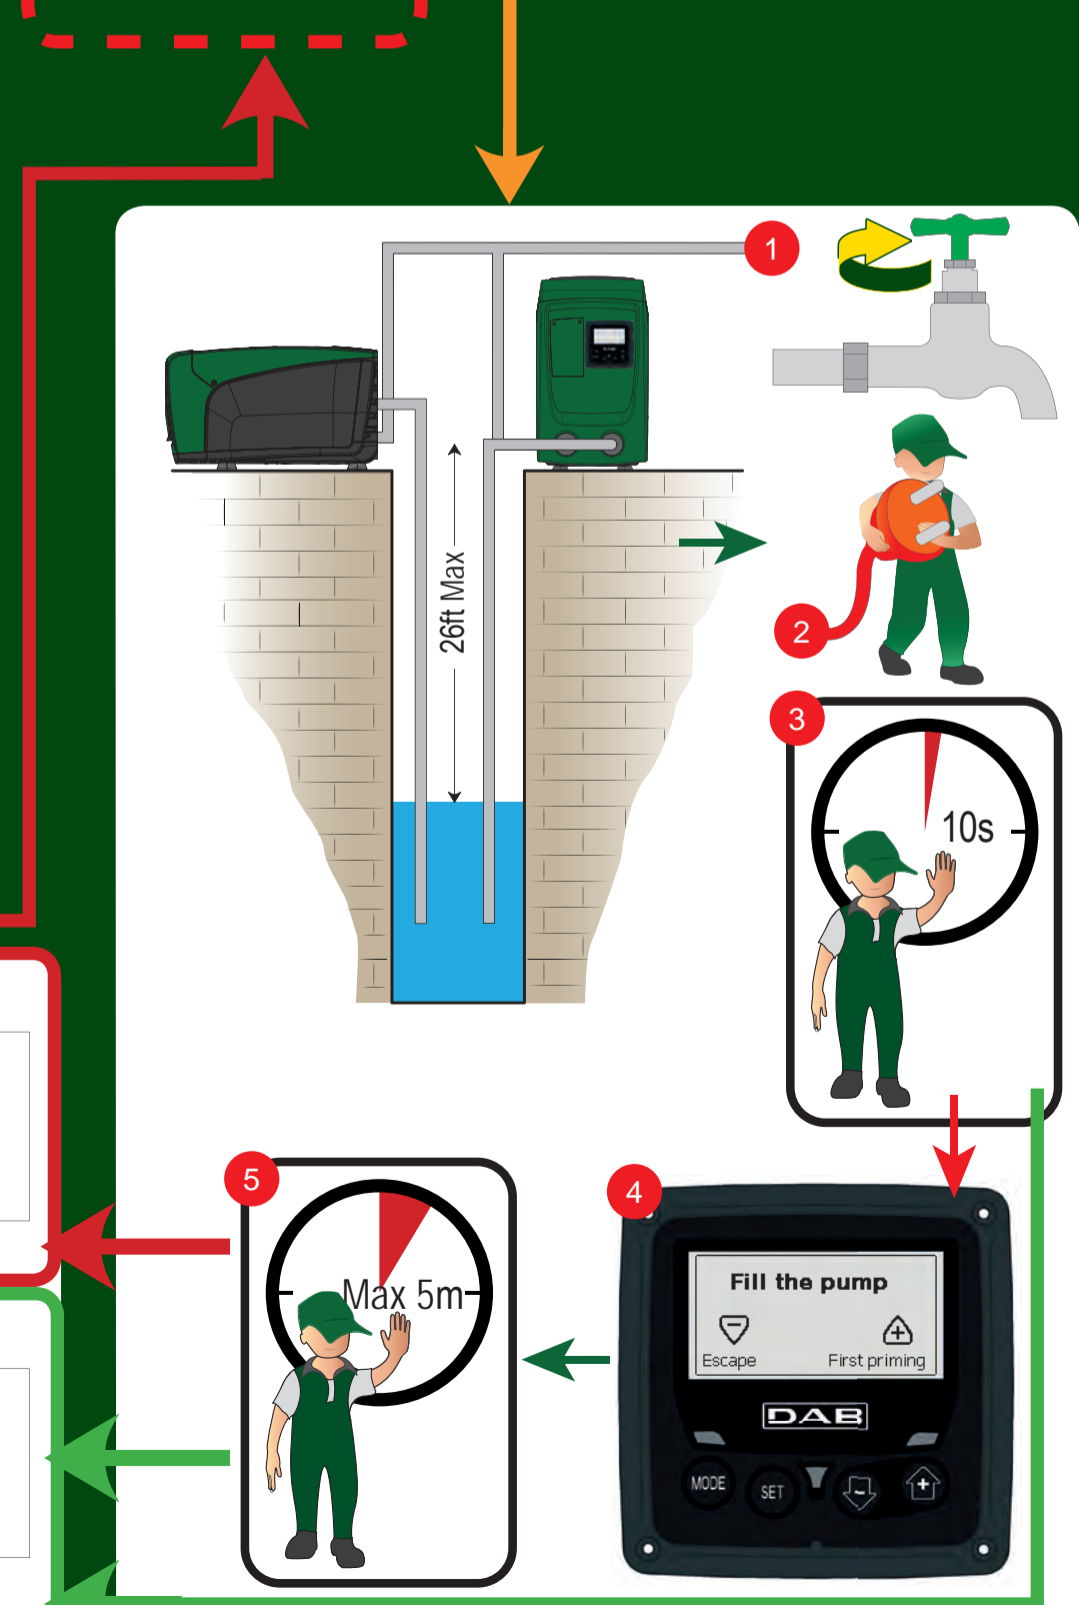

QUICK GUIDE

DAB
WATER TECHNOLOGY

UK DAB PUMPS LTD.
Units 4 & 5, Stortford Hall Industrial Park,
Dunmow Road, Bishop's Stortford, Herts
CM23 5GZ - UK
salesuk@dwgroup.com
Tel: +44 1279 652 776
Fax: +44 1279 657 727

DAB PUMPS B.V.
Albert Einsteinweg, 4
5151 DL Drunen - Nederland
info.netherlands@dwgroup.com
Tel: +31 416 387280
Fax: +31 416 387299

DAB PUMPS B.V.
Brusselstraat 150
B-1702 Groot-Bijgaarden - Belgium
info.belgium@dwgroup.com
Tel: +32 2 4668353
Fax: +32 2 4669218

DAB PUMPS INC.
3226 Benchmark Drive
Ladson, SC 29456 USA
info.usa@dwgroup.com
Ph: 1-843-797-5002
Fax: 1-843-797-3366

OOO DWT GROUP
100 bldg. 3 Dmitrovskoe highway,
127247 Moscow - Russia
info.russia@dwgroup.com
Tel: +7 495 739 52 50
Fax: +7 495 485-3618

DWT South Africa
Podium at Menlyn, 3rd Floor, Unit 3001b, 43
Ingersoll Road, C/O Lois and Alterbury,
Menlyn, Pretoria, 0181 P.O.Box 74531,
Lynnwood Ridge, Pretoria, 0040, South-
Africa info.sa@dwgroup.com
Tel +27 12 361 3997
Fax +27 12 361 3137

DAB PUMPS DEUTSCHLAND GmbH
Tackweg 11
D - 47918 Tonisvorst - Germany
info.germany@dwgroup.com
Tel: +49 2151 82136-0
Fax: +49 2151 82136-36

DAB PUMPS IBERICA S.L.
Parque Empresarial San Fernando
Edificio Italia Planta 1ª
28830 - San Fernando De Henares - Madrid
Spain
info.spain@dwgroup.com
Ph: +34 91 6569545
Fax: +34 91 6569676

DAB PUMPS CHINA
No.40 Kailuo Road, Qingdao Economic &
Technological Development Zone
Qingdao City, Shandong Province, China
PC: 266500
info.china@dwgroup.com
Tel: +8653286812030-6270
Fax: +8653286812210

DAB PUMPS S.p.A.
Via M. Polo, 14 - 35035 Messtino (PD) - Italy
Tel: +39 049 5125000 - Fax: +39 049 5125950
www.dabpumps.com

08/15 cont. 60163587