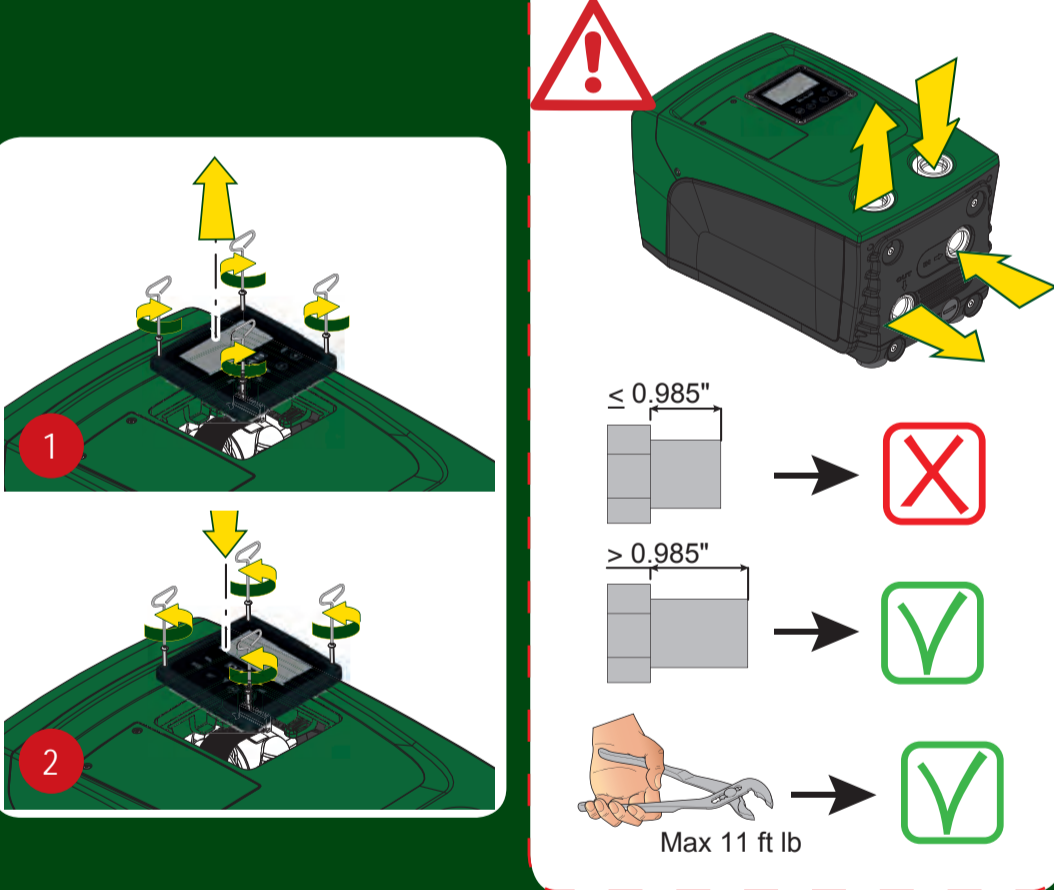

QUICK GUIDE

DAB
WATER TECHNOLOGY

UK DAB PUMPS LTD.
Units 4 & 5, Stortford Hall Industrial Park,
Dunmow Road, Bishop's Stortford, Herts
CM23 5GZ - UK
salesuk@dwgroup.com
Tel: +44 1279 652 776
Fax: +44 1279 657 727

DAB PUMPS B.V.
Albert Einsteinweg, 4
5151 DL Drunen - Nederland
info.netherlands@dwgroup.com
Tel: +31 416 387280
Fax: +31 416 387299

DAB PUMPS B.V.
Brusselstraat 150
B-1702 Groot-Bijgaarden - Belgium
info.belgium@dwgroup.com
Tel: +32 2 4668353
Fax: +32 2 4669218

DAB PUMPS INC.
3226 Benchmark Drive
Ladson, SC 29456 USA
info.usa@dwgroup.com
Ph: 1-843-797-5002
Fax: 1-843-797-3366

OOO DWT GROUP
100 bldg. 3 Dmitrovskoe highway,
127247 Moscow - Russia
info.russia@dwgroup.com
Tel: +7 495 739 52 50
Fax: +7 495 485-3618

DWT South Africa
Podium at Menlyn, 3rd Floor, Unit 3001b, 43
Ingersoll Road, C/O Lois and Alterbury,
Menlyn, Pretoria, 0181 P.O.Box 74531,
Lynnwood Ridge, Pretoria, 0040, South-
Africa info.sa@dwgroup.com
Tel +27 12 361 3997
Fax +27 12 361 3137

DAB PUMPS DEUTSCHLAND GmbH
Tackweg 11
D - 47918 Tonisvorst - Germany
info.germany@dwgroup.com
Tel: +49 2151 82136-0
Fax: +49 2151 82136-36

DAB PUMPS IBERICA S.L.
Parque Empresarial San Fernando
Edificio Italia Planta 1ª
28830 - San Fernando De Henares - Madrid
Spain
info.spain@dwgroup.com
Ph: +34 91 6569545
Fax: +34 91 6569676

DAB PUMPS CHINA
No.40 Kailuo Road, Qingdao Economic &
Technological Development Zone
Qingdao City, Shandong Province, China
PC: 266500
info.china@dwgroup.com
Tel: +8653286812030-6270
Fax: +8653286812210

DAB PUMPS S.p.A.
Via M. Polo, 14 - 35035 Messtino (PD) - Italy
Tel: +39 049 5125000 - Fax: +39 049 5125950
www.dabpumps.com

08/15 cont. 60163587